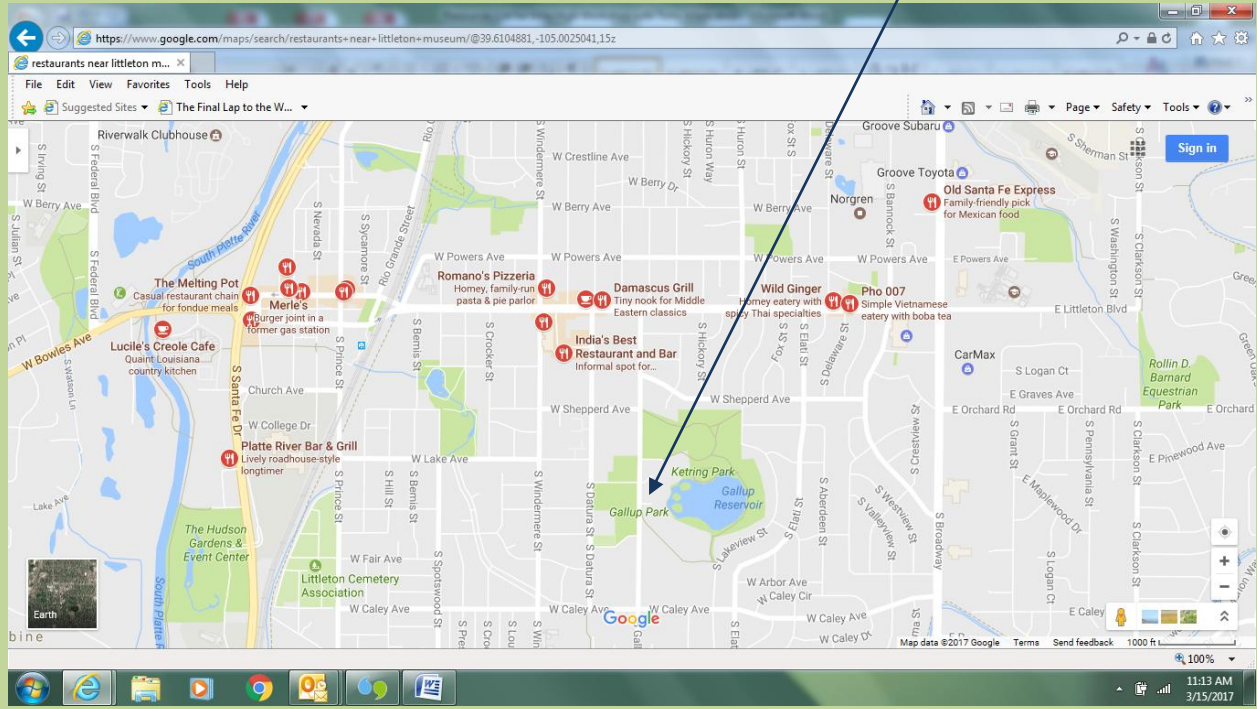

Resources for

Mile High Workshops with Tony Allain

July 6–8 or July 10

Littleton Museum, 6028 S. Gallup St., Littleton, CO 80120

Local Hotels:

## Local Restaurants:

## Littleton Museum

## Local Shopping: