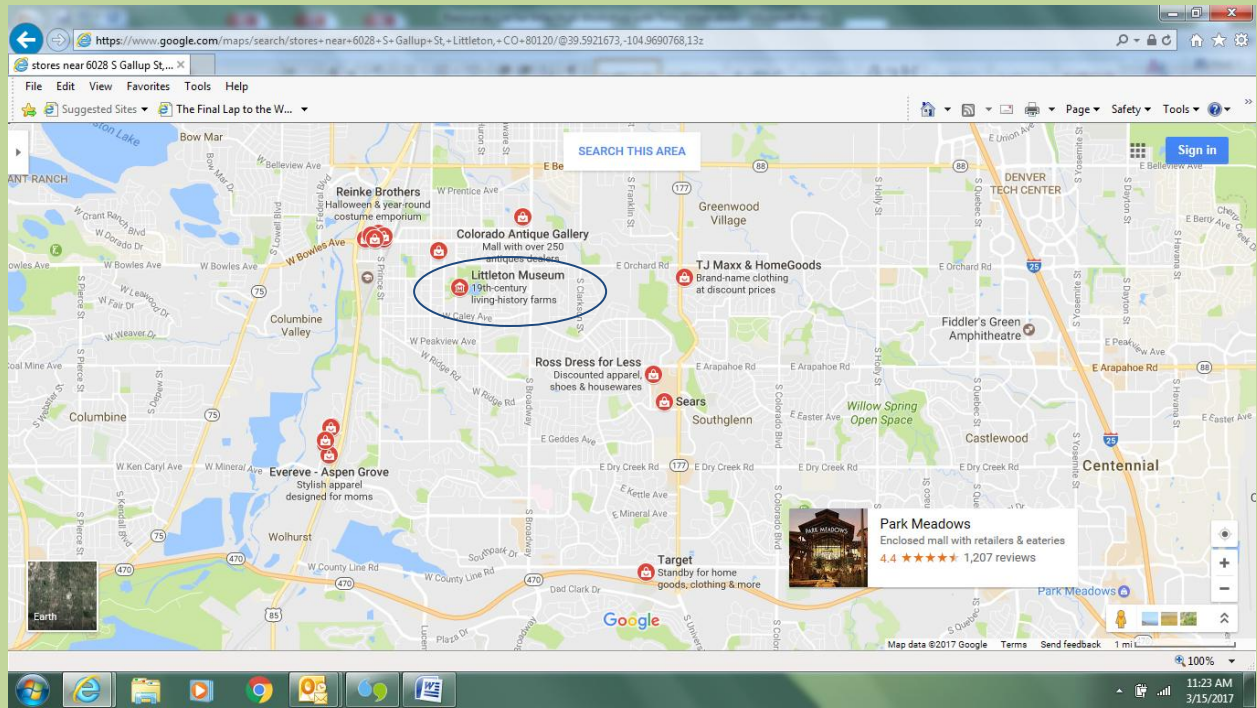

Resources for

Mile High Workshops with Tony Allain

July 6–8 or July 10

Littleton Museum, 6028 S. Gallup St., Littleton, CO 80120

Local Hotels:

## Local Restaurants:

## Littleton Museum

## Local Shopping: