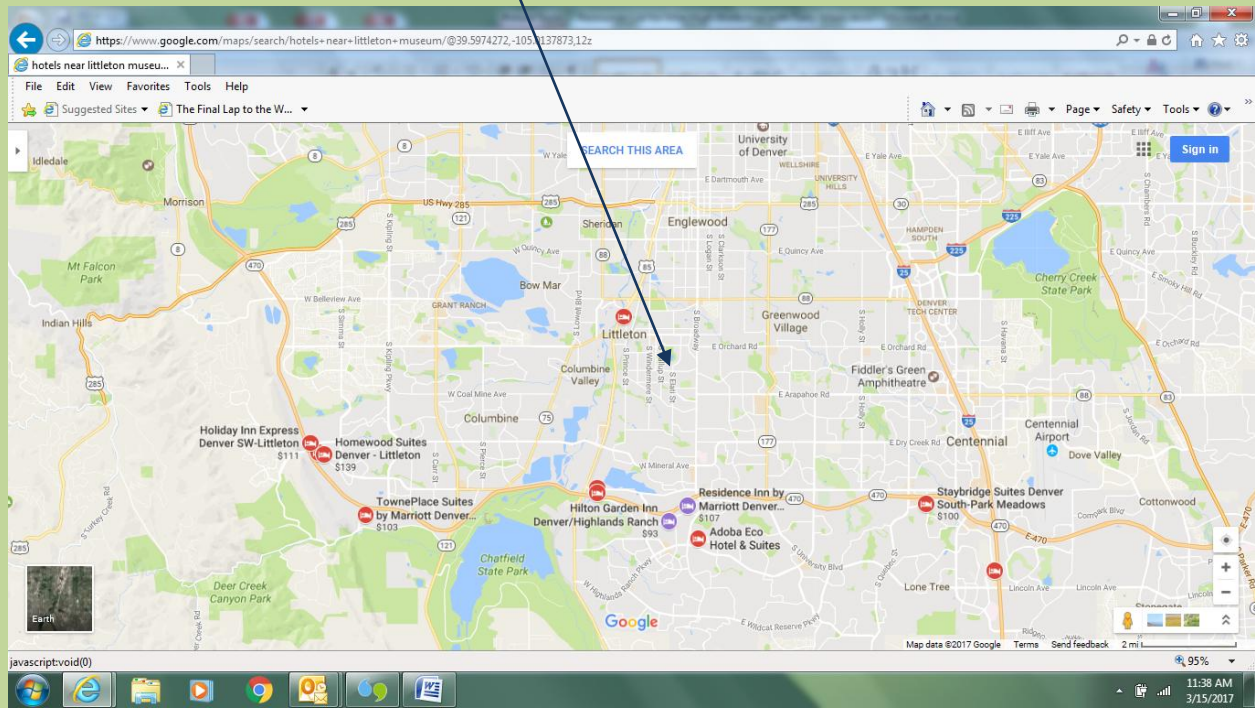

Resources for

Mile High Workshops with Tony Allain

July 6–8 or July 10

Littleton Museum, 6028 S. Gallup St., Littleton, CO 80120

Local Hotels:

## Local Restaurants:

## Littleton Museum

## Local Shopping: